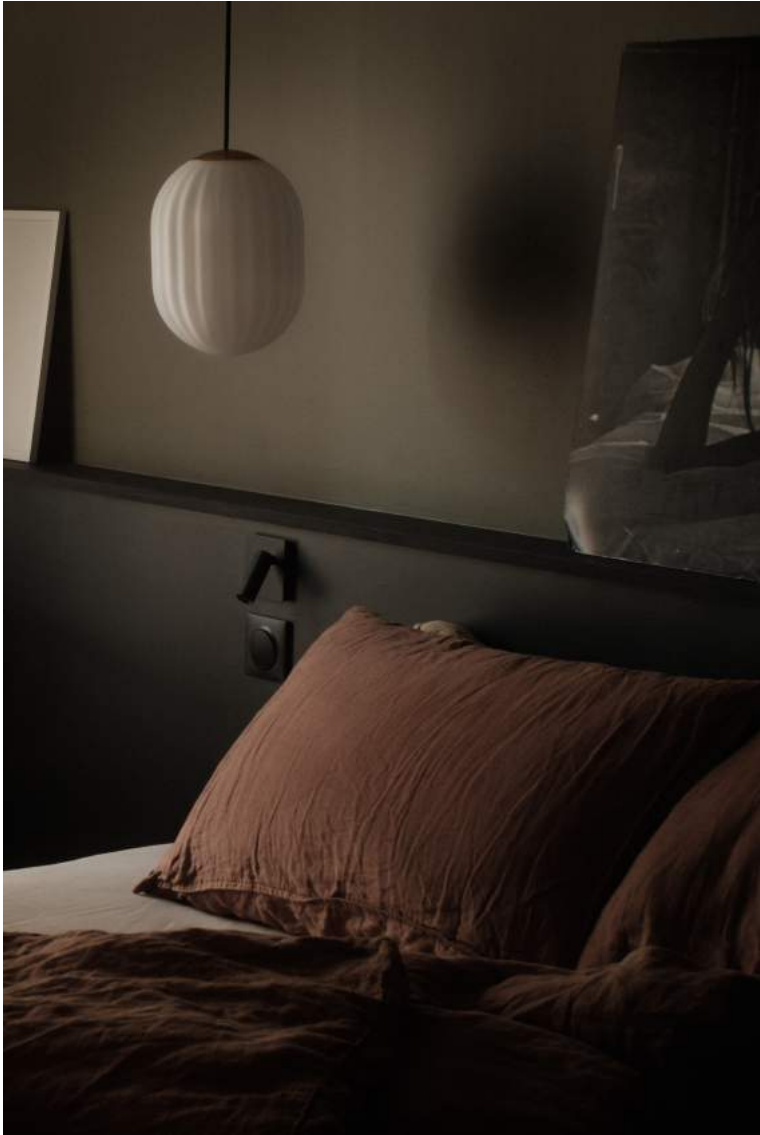

Tête basculante (90°) et rotative (340°) / Tilting (90°) and rotating head (340°)

SMOOFY

Liseuse encastrable / Recessed bedside lamp
#000334 sans interrupteur / without switch

CHAMBRE INTIMISTE

Liseuse encastrable BENNY.3 / BENNY.3 recessed bedside lamp - #000323-WE3
Agence : OSSART ARCHITECTURE INTERIEURE - Photo : ORACLE Paris